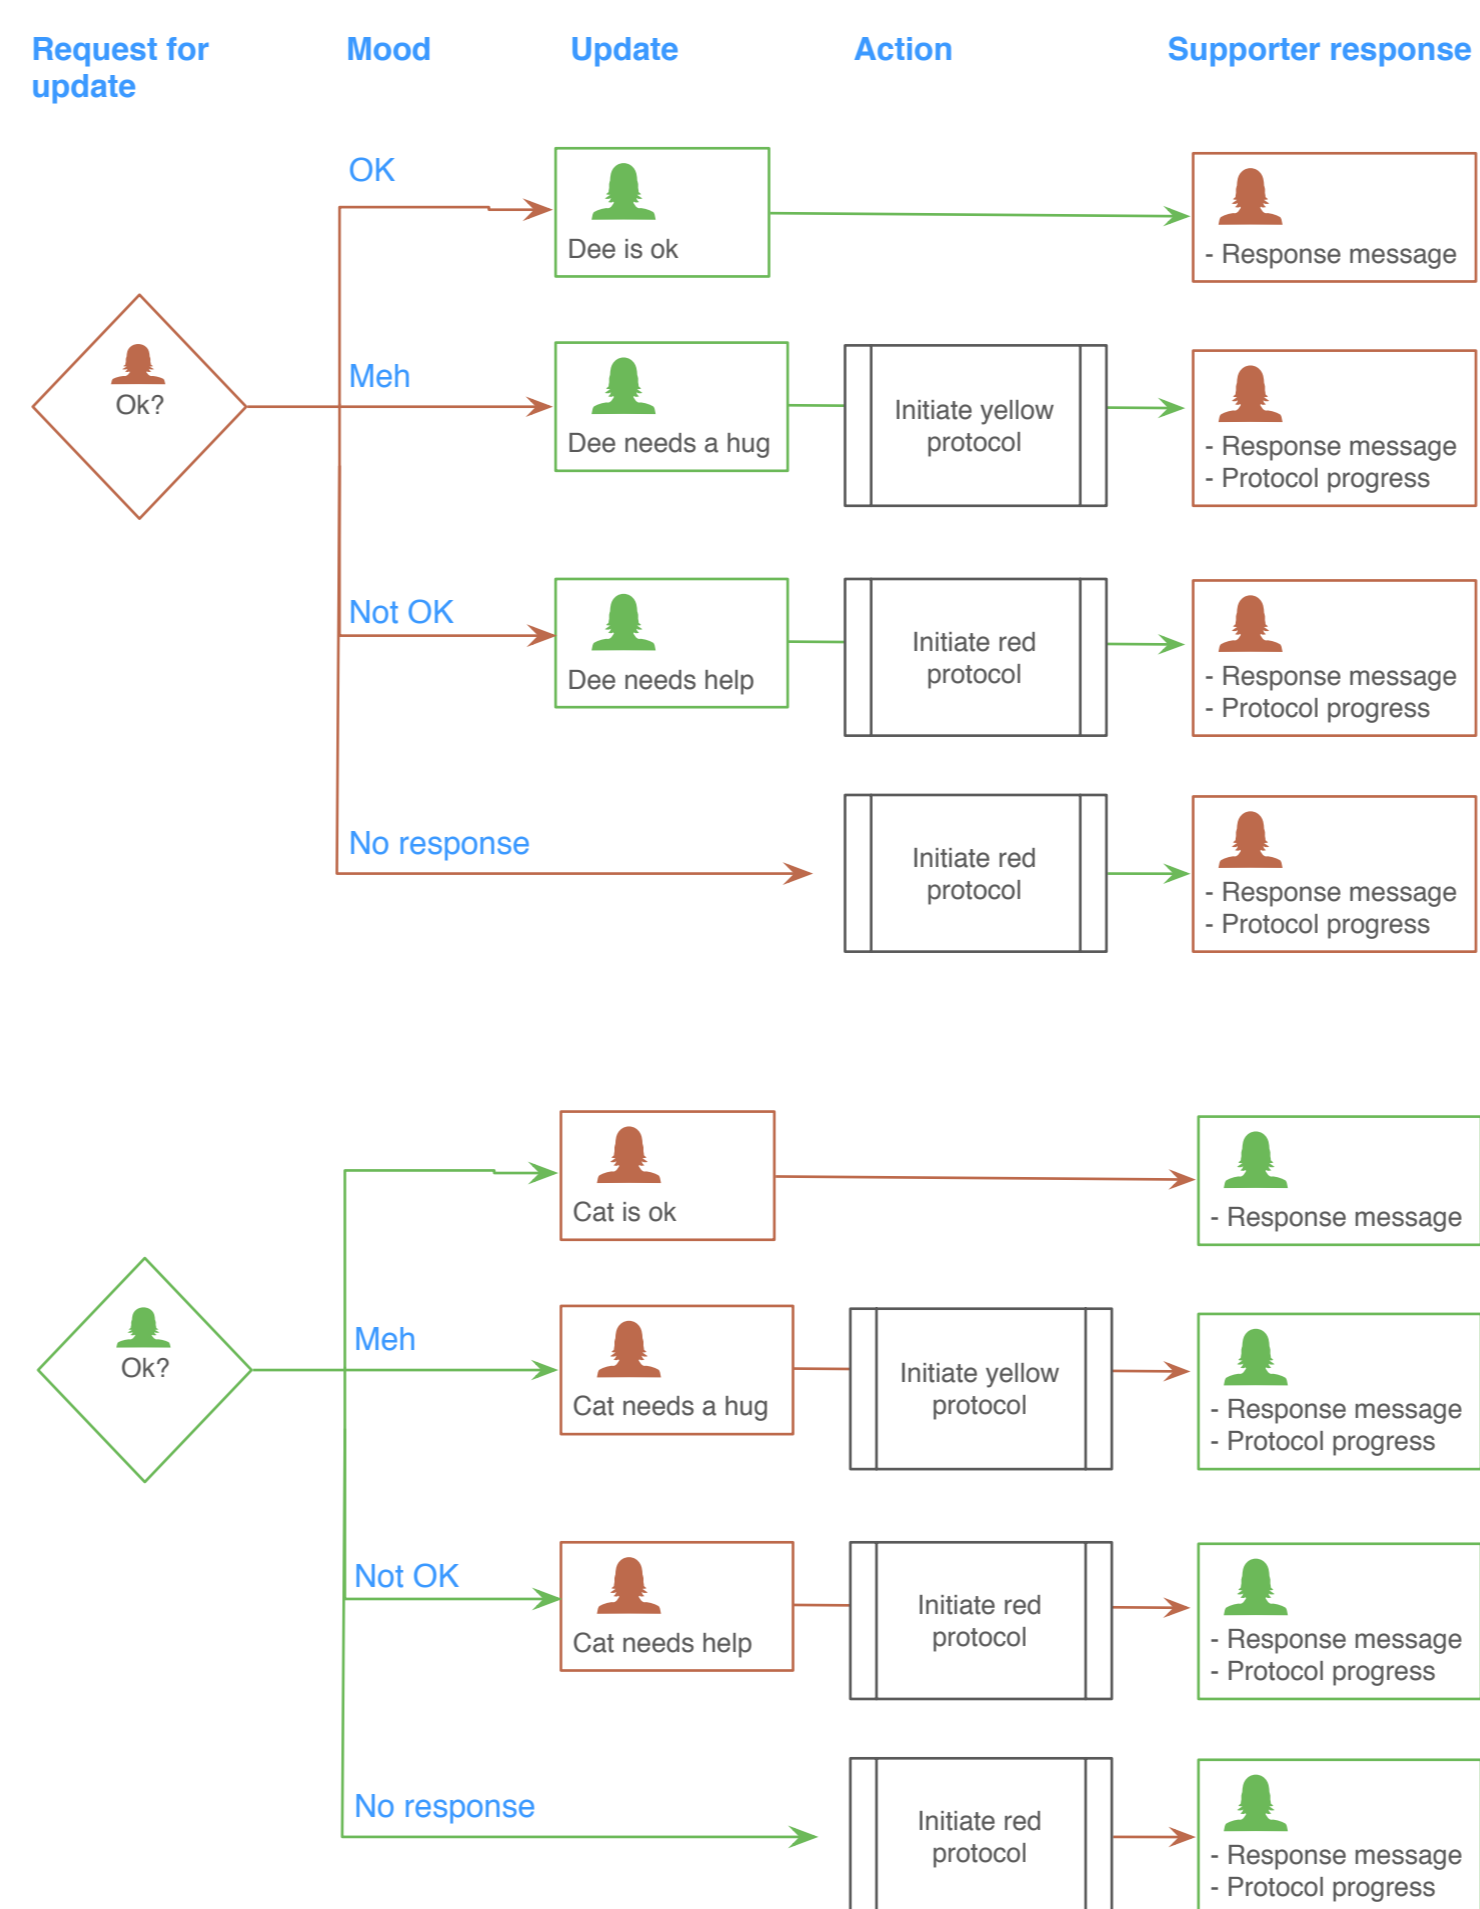

## Onboard Flow

## Daily Flow: Al Sad & Betsy Caregiver

Al and Betsy have agreed that Al will send a daily mood update.  
System sends mood update request.  
Al has [user defined] hours to respond.  
Betsy sends custom response or auto-generated response.

## Daily Flow: Cat Sadbuddy & Dee Sadbuddy

Cat and Dee agreed to be check-in buddies.  
Each gets a mood update request.  
Each has [user defined] hours to respond.  
Each sends custom response or auto-generated response.

## Solo Flow: Al Sad Self-Monitoring

Al is feeling down.  
App quizzes all on his healthy habits