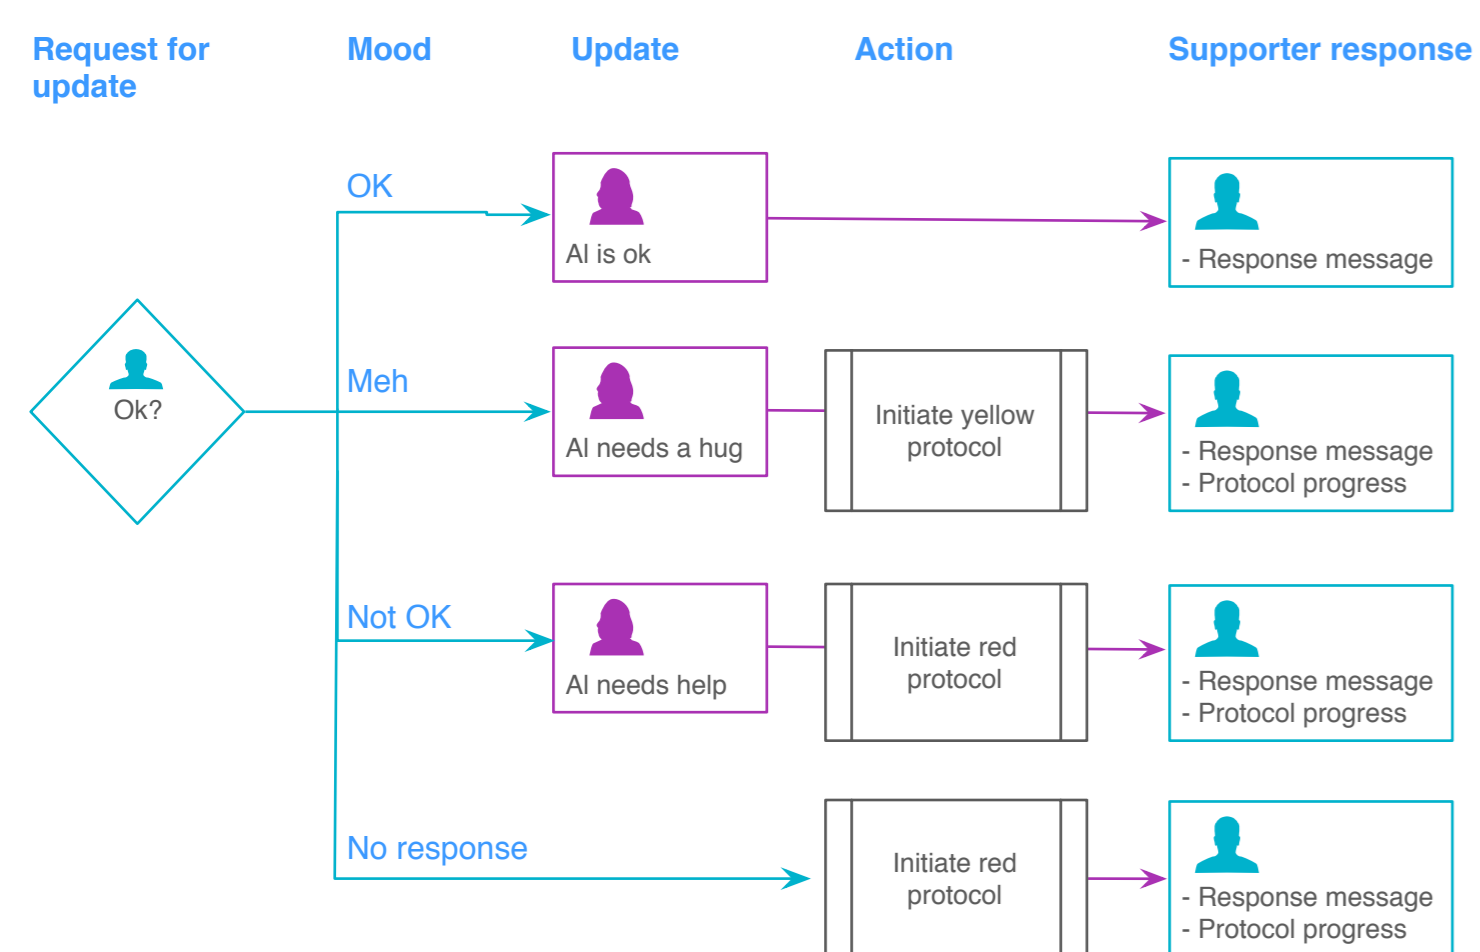

## Onboard Flow

## Daily Flow: Al Sad & Betsy Caregiver

Al and Betsy have agreed that Al will send a daily mood update.  
System sends mood update request.  
Al has [user defined] hours to respond.  
Betsy sends custom response or auto-generated response.

## Daily Flow: Cat Sadbuddy & Dee Sadbuddy

Cat and Dee agreed to be check-in buddies.  
Each gets a mood update request.  
Each has [user defined] hours to respond.  
Each sends custom response or auto-generated response.

## Solo Flow: Al Sad Self-Monitoring

Al is feeling down.  
App quizzes all on his healthy habits