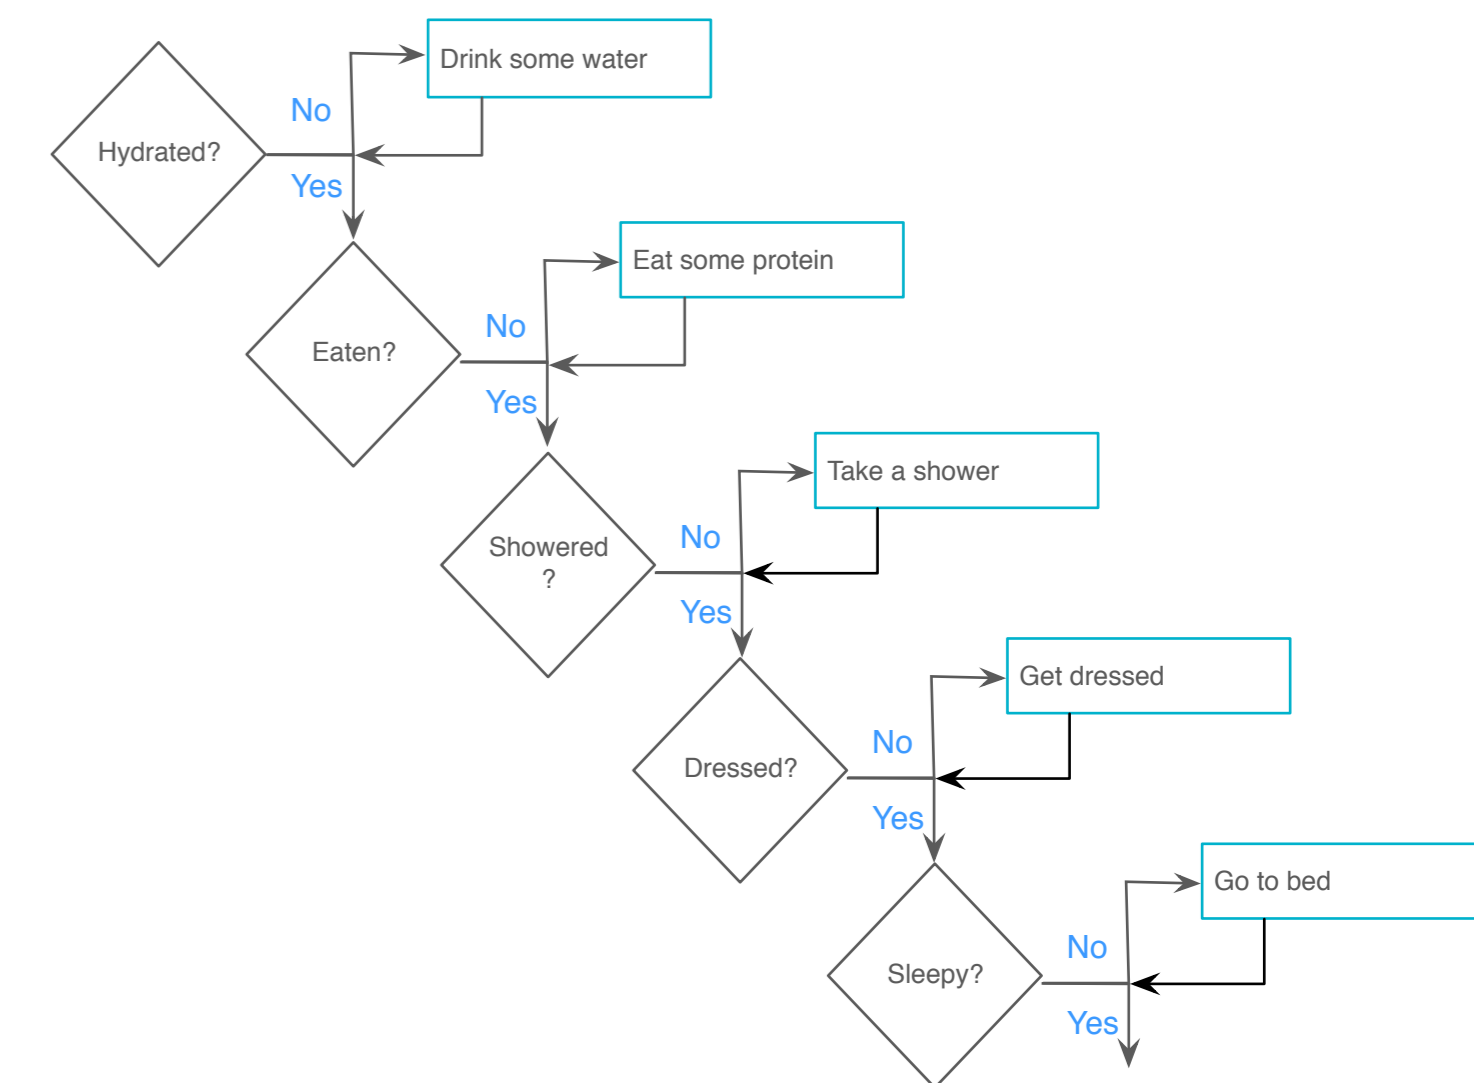

## Daily Flow: Al Sad & Betsy Caregiver

Al and Betsy have agreed that Al will send a daily mood update.  
System sends mood update request.  
Al has [user defined] hours to respond.  
Betsy sends custom response or auto-generated response.

## Daily Flow: Cat Sadbuddy & Dee Sadbuddy

Cat and Dee agreed to be check-in buddies.  
Each gets a mood update request.  
Each has [user defined] hours to respond.  
Each sends custom response or auto-generated response.

## Solo Flow: Al Sad Self-Monitoring

Al is feeling down.  
App quizzes all on his healthy habits

## Sample Yellow Protocol Flow